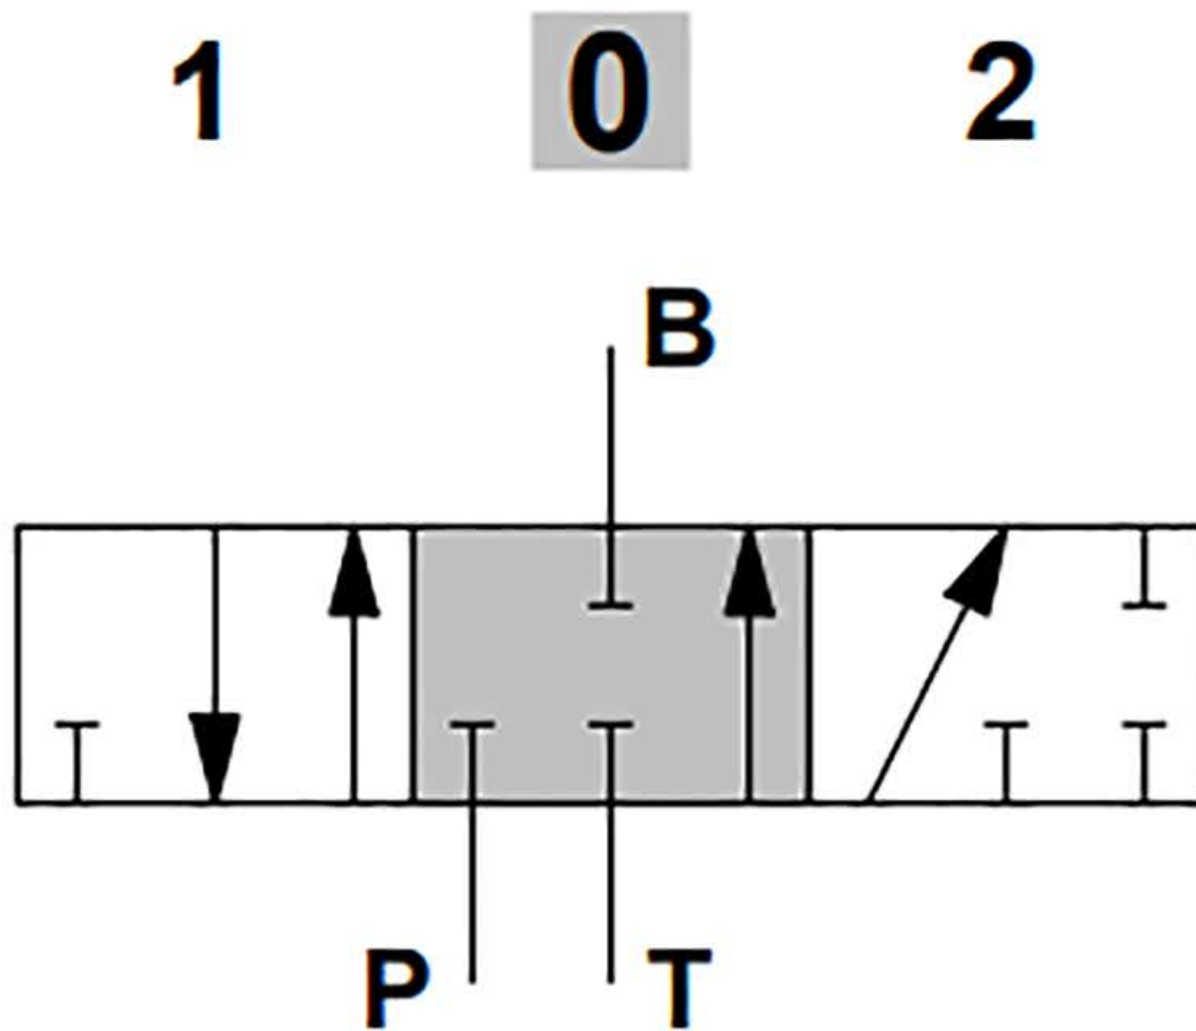

# 4 (30 01 3508) spool type

Single acting on B, 3 positions, A plugged; requires G3/8 plug

## Spool stroke

position 1: + 4.2 mm (+ 0.17 in)

position 2: - 4.2 mm (- 0.17 in)