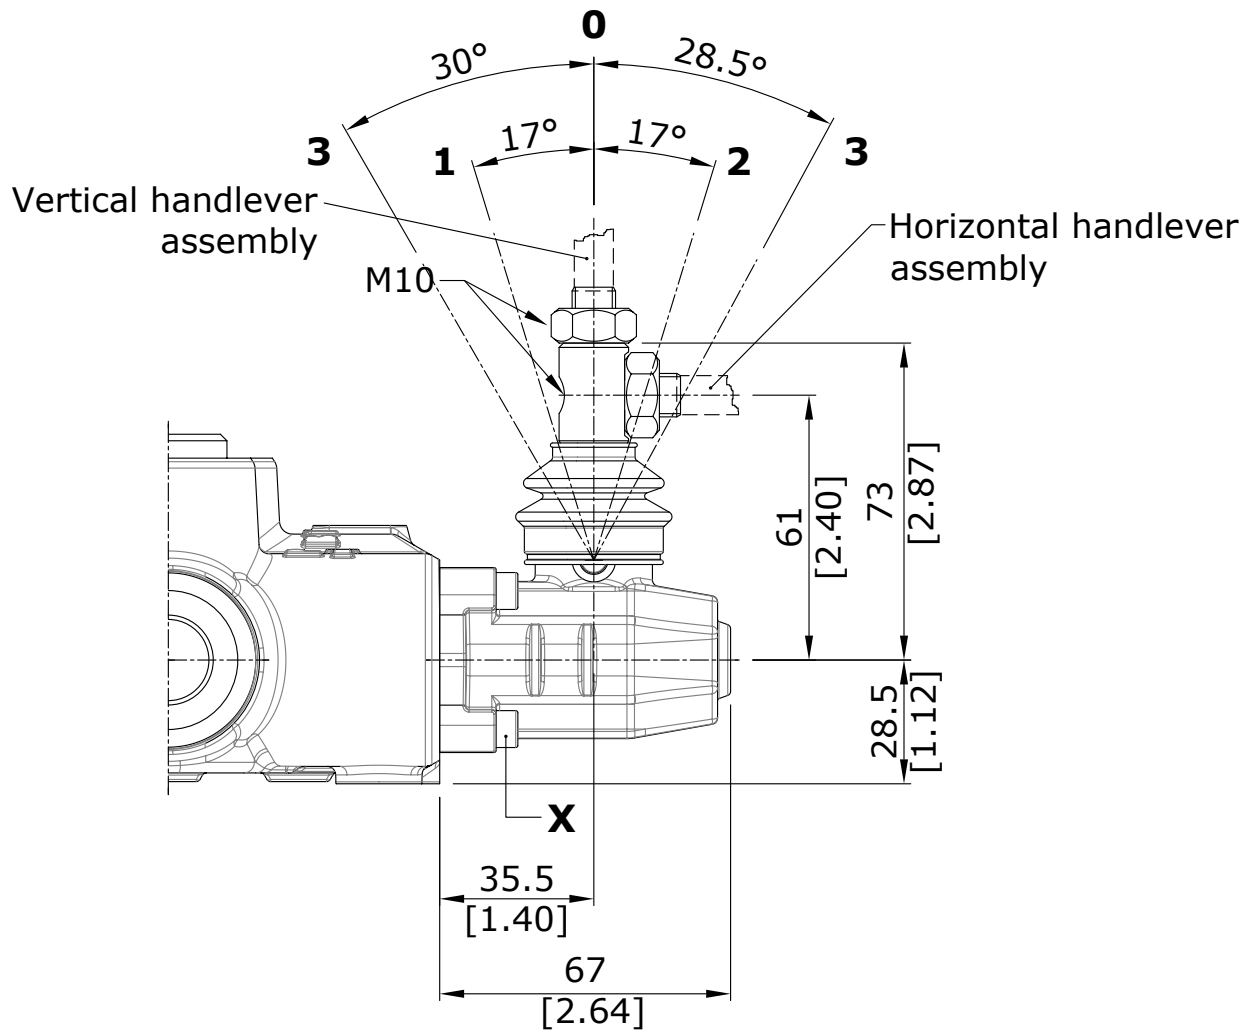

Alluminium lever pivot box with protective rubber bellow

Wrenches and tightening torques

X = allen wrench 4 - 6 Nm (4.4 lbft)