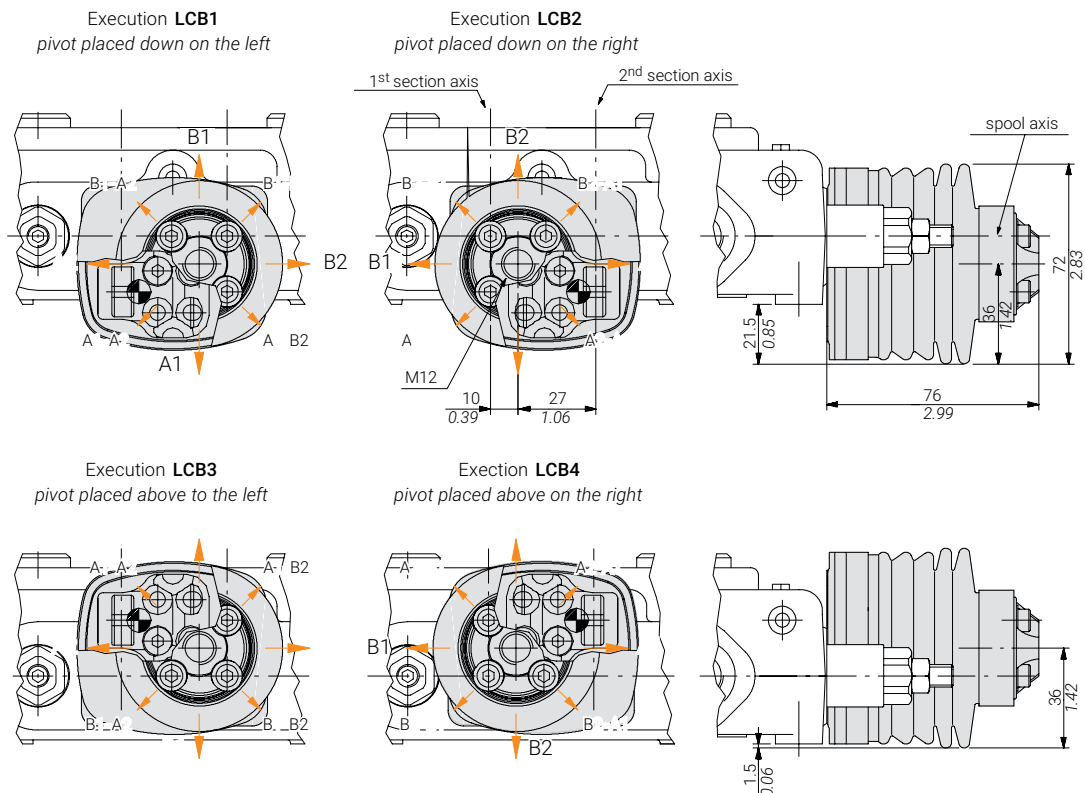

45LS - 2 Axis Joy Stick Control

'B' Side Positioners Options

Type LCB (2 Axis Joystick control)

Joystick Configuration Options

NOTE - Don't use with spool type 5DY or 5PY

Your local dealer is