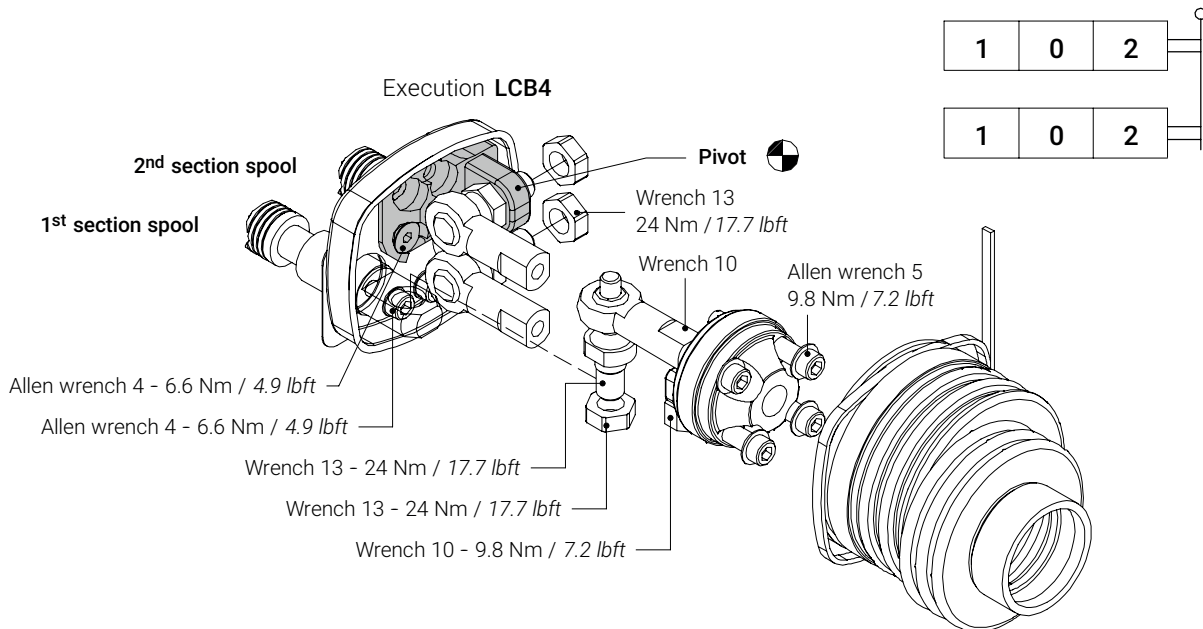

45LS - 2 Axis Joy Stick Control

'B' Side Positioners Options

Type LCB (2 Axis Joystick control)

Joystick Configuration Options

NOTE - Don't use with spool type 5DY or 5PY

Your local dealer is